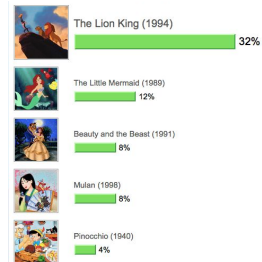

Opinions

I researched into several polls to see the reaction from the public on the different Disney films. Just because 'Frozen' is popular and made a lot of money doesn't mean it is necessarily the best Disney film, especially since older Disney films are more appreciated in this time. Also I wanted to see if Disney Pixar films are ranked high amongst just Disney films.

One poll asked 'Which one Disney movie do you think everyone should watch?' The Most popular answer was 'The Lion King' (1994), followed by 'The Little Mermaid' (1989), 'Beauty and The Beast' (1991), and Mulan (1998). The later Disney films such as Frozen (2013) and Tangled (2010) were included in the poll as an option to pick which people didn't choose as much. This means this poll would back up that more people think the best Disney films to watch are the ones in the Disney Renaissance Era.