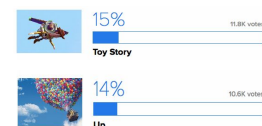

A poll asking 'What is the best Pixar movie of all time?' showed 'Finding Nemo' (2003) as the favourite, followed by 'Toy Story' (1995), 'Up' (2009), and 'Monsters Inc' (2001). Even though Disney didn't buy Pixar until 2006 they still agreed to work on projects like 'Toy Story' in spite of disagreements and released these films. It would seem Pixar