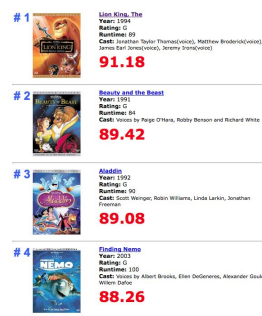

A Disney Movie Ranking Guide is a list compiled from the ratings of reliable sources and combined with the ratings of users. The poll is updated daily and the best Disney film on the list again is 'The Lion King' (1994), followed by 'Beauty and The Beast' (1991), 'Aladdin' (1992), and 'Finding Nemo' (2003). Again the Disney Renaissance Era is preferred however the Disney Pixar film 'Finding Nemo' is also amongst the list which looks good for Pixar. Not far behind in the list is 'Frozen' (2013) at number 6 and 'Tangled' (2010) at number 7 which shows that the later Disney Films are still very popular to be so high in the list.